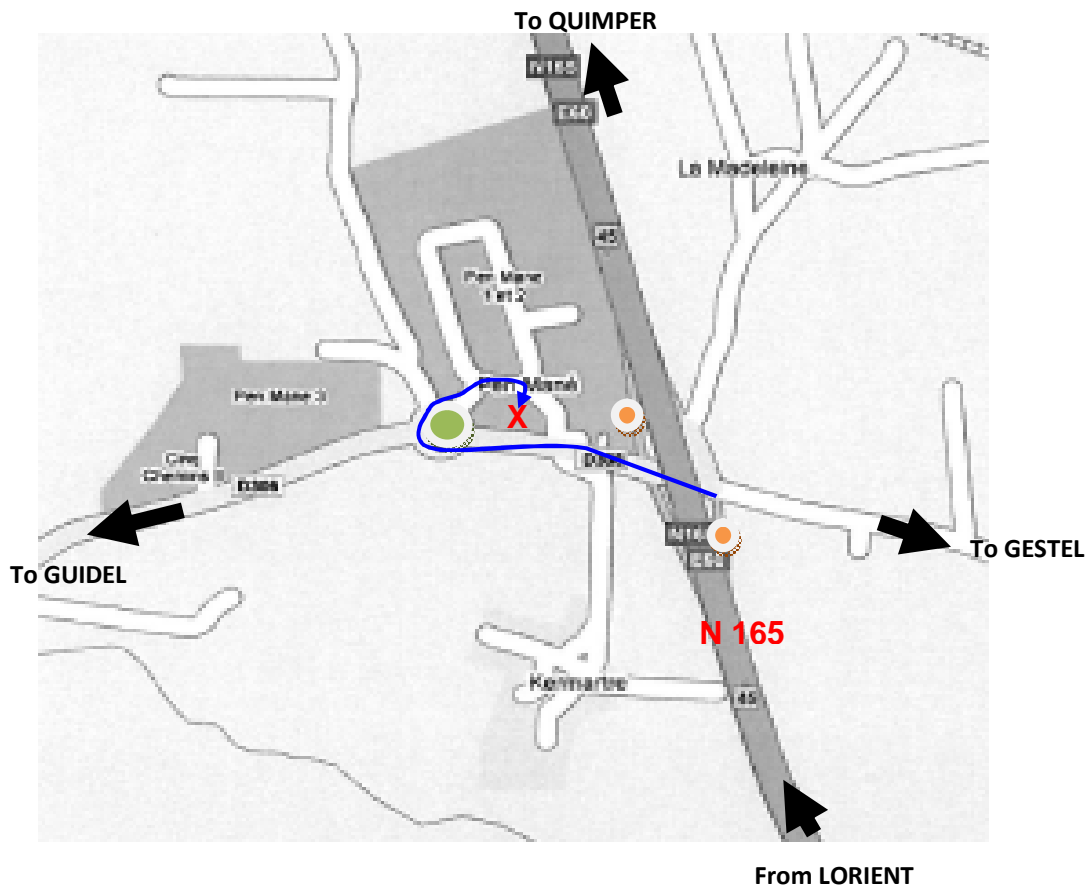

MAP from N165 to NEOTEK-PONSEL

-  Exit GUIDEL / GESTEL
-  NEOTEK-PONSEL
-  Roundabout

Follow the red arrows:

Take the road until GUIDEL. At the roundabout take the first road on right "ZA de PEN MANE".

Go right and then turn left. Welcome, you are at the rear NEOTEK-PONSEL building.